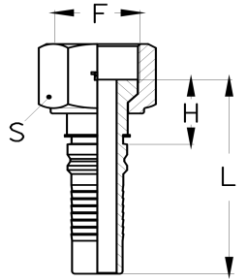

HOSE FITTINGS

ORFS - M

			Slang / tuyaux		Draad / filet	Afmetingen		
			Inch	mm	F	H	L	S
			1/4"	6	9/16" - 18	23,5	52,0	17
			1/4"	6	11/16" - 16	26	54,5	19
			5/16"	8	11/16" - 16	26	54,5	19
			3/8"	10	11/16" - 16	26	56,5	19
			3/8"	10	13/16" - 16	28	58,5	22
			3/8"	10	1" - 14	32,5	63,0	27
			1/2"	12	13/16" - 16	29	62,0	22
			1/2"	12	1" - 14	33,5	66,5	27
			1/2"	12	1 3/16" - 12	35	68,0	32
			5/8"	16	1" - 14	33,5	69,5	27
			5/8"	16	1 3/16" - 12	35	71,0	32
			3/4"	20	1 3/16" - 12	36	77,0	32
			3/4"	20	1 7/16" - 12	36,5	77,5	41
			1"	25	1 7/16" - 12	38	93,0	41
			1 1/4"	32	1 11/16" - 12	40	101,0	46
			1 1/2"	40	2" - 12	43	113,5	55

HOSE FITTINGS

ORFS

			Slang / tuyaux		Draad / filet	Afmetingen		
			Inch	mm	F	H	L	S
			1/4"	6	9/16" - 18	21	49,5	17
			1/4"	6	11/16" - 16	23	51,5	22
			5/16"	8	11/16" - 16	23	51,5	22
			3/8"	10	11/16" - 16	23	53,5	22
			3/8"	10	13/16" - 16	26	56,5	24
			1/2"	12	13/16" - 16	30	59,5	24
			1/2"	12	1" - 14	33	63,0	30
			1/2"	12	1 3/16" - 12	30	66,0	36
			5/8"	16	1" - 14	30	66,0	30
			5/8"	16	1 3/16" - 12	33	69,0	36
			3/4"	20	1 3/16" - 12	33,5	74,5	36
			3/4"	20	1 7/16" - 12	34,5	75,5	41
			1"	25	1 7/16" - 12	35,5	90,5	41
			1 1/4"	32	1 11/16" - 12	36	97,0	50
			1 1/2"	40	2" - 12	36,5		60