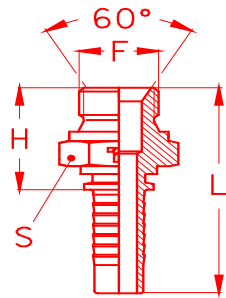

HOSE FITTINGS

AGR

			Slang / tuyaux		Draad / filet	Afmetingen				
			Inch	mm	F	S	H	L	G	D
			1/4"	6	1/8" - 28	14	21	49	8	4
			1/4"	6	1/4" - 19	19	25	53	11	6
			1/4"	6	3/8" - 19	22	28	56	13	9,5
			1/4"	6	1/2" - 14	27	31	60	15	12
			5/16"	8	1/4" - 19	19	25	53	11	6
			5/16"	8	3/8" - 19	22	27	56	13	9,5
			5/16"	8	1/2" - 14	27	31	60	15	12
			3/8"	10	1/4" - 19	19	25	55	11	7
			3/8"	10	3/8" - 19	22	27	58	13	9
			3/8"	10	1/2" - 14	27	31	62	15	12
			1/2"	13	3/8" - 19	22	28	61	13	9,5
			1/2"	13	1/2" - 14	27	32	65	15	12
			1/2"	13	5/8" - 14	30	33	66	16	14
			1/2"	13	3/4" - 14	32	34	67	17	16
			5/8"	16	1/2" - 14	27	32	68	15	12
			5/8"	16	5/8" - 14	30	33	69	16	14
			5/8"	16	3/4" - 14	32	34	70	17	16
			3/4"	20	1/2" - 14	27	33	74	15	12
			3/4"	20	5/8" - 14	30	34	75	16	15
			3/4"	20	3/4" - 14	32	35	76	17	16
			3/4"	20	1" - 11	41	39	80	19	22
			1"	25	3/4" - 14	32	40,5	96		
			1"	25	1" - 11	41	40	95	19	22
			1"	25	1 1/4" - 11	50	44	99	22	30
			1 1/4"	32	1 1/4" - 11	50	45	106	22	30
			1 1/4"	32	1 1/2" - 11	55	45	106	22	35
			1 1/2"	40	1 1/2" - 11	55	46	116	22	35