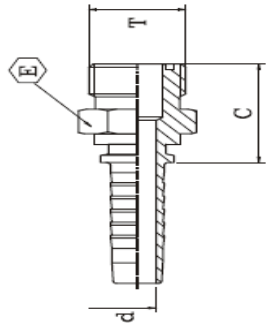

HOSE FITTINGS

ORFS - M

			Slang / tuyaux		Draad / filet	Afmetingen		
			Inch	mm	F	H	L	S
			1/4"	6	9/16" - 18	23,5	52,0	17
			1/4"	6	11/16" - 16	26	54,5	19
			5/16"	8	11/16" - 16	26	54,5	19
			3/8"	10	11/16" - 16	26	56,5	19
			3/8"	10	13/16" - 16	28	58,5	22
			3/8"	10	1" - 14	32,5	63,0	27
			1/2"	12	13/16" - 16	29	62,0	22
			1/2"	12	1" - 14	33,5	66,5	27
			1/2"	12	1 3/16" - 12	35	68,0	32
			5/8"	16	1" - 14	33,5	69,5	27
			5/8"	16	1 3/16" - 12	35	71,0	32
			3/4"	20	1 3/16" - 12	36	77,0	32
			3/4"	20	1 7/16" - 12	36,5	77,5	41
			1"	25	1 7/16" - 12	38	93,0	41
			1 1/4"	32	1 11/16" - 12	40	101,0	46
			1 1/2"	40	2" - 12	43	113,5	55