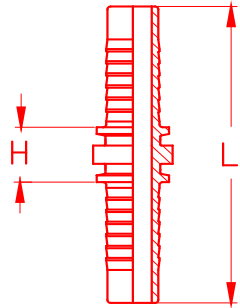

HOSE FITTINGS

CP - CP

		Slang / tuyaux		Afmetingen		
		Inch	mm	H	L	D
		1/4"	6	28,5	85	4
		5/16"	8	28,5	85,5	5,5
		3/8"	10	30,5	91	7
		1/2"	13	33	99,5	9,5
		5/8"	16	36	106,5	12
		3/4"	20	41	120	14,5
		1"	25	55	152,5	20