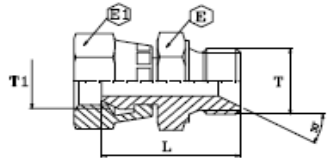

Adapters

EST m - f

				Draad / Filet	Afmetingen		
				F	L	C1	C2
				1/4" - 19	38	19	19
				3/8" - 19	44	22	22
				1/2" - 14	51	27	27
				3/4" - 14	61	32	32
				1" - 11	65	40	40