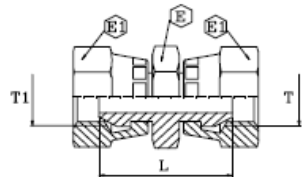

EST f - f

				Draad / Filet	Afmetingen		
				F	L	C1	C2
				1/4" - 19	38	19	19
				3/8" - 19	44	22	22
				1/2" - 14	51	27	27
				3/4" - 14	61	32	32
				1" - 11	65	40	40