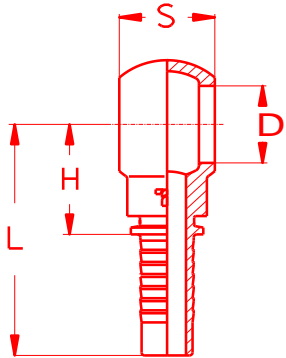

HOSE FITTINGS

RN-G

			Slang / tuyaux		Bout / Boulon	Afmetingen			
			Inch	mm	Draad / Filet	H	L	S	D
			1/4"	6	1/8" GAS	22,5	51	10	10
			1/4"	6	1/4" GAS	24,5	53	14	13
			1/4"	6	3/8" GAS	26,5	55	16	17
			1/4"	6	1/2" GAS	29	58	22	21
			5/16"	8	1/4" GAS	24,5	53	14	13
			5/16"	8	3/8" GAS	26,5	55	16	17
			5/16"	8	1/2" GAS	29	58	22	21
			3/8"	10	1/4" GAS	24,5	55	14	13
			3/8"	10	3/8" GAS	26,5	57	16	17
			3/8"	10	1/2" GAS	29,5	60	22	21
			1/2"	13	3/8" GAS	27,5	60	16	17
			1/2"	13	1/2" GAS	30	63	22	21
			1/2"	13	5/8" GAS	30	63	24	23
			5/8"	16	5/8" GAS	30	66	24	23